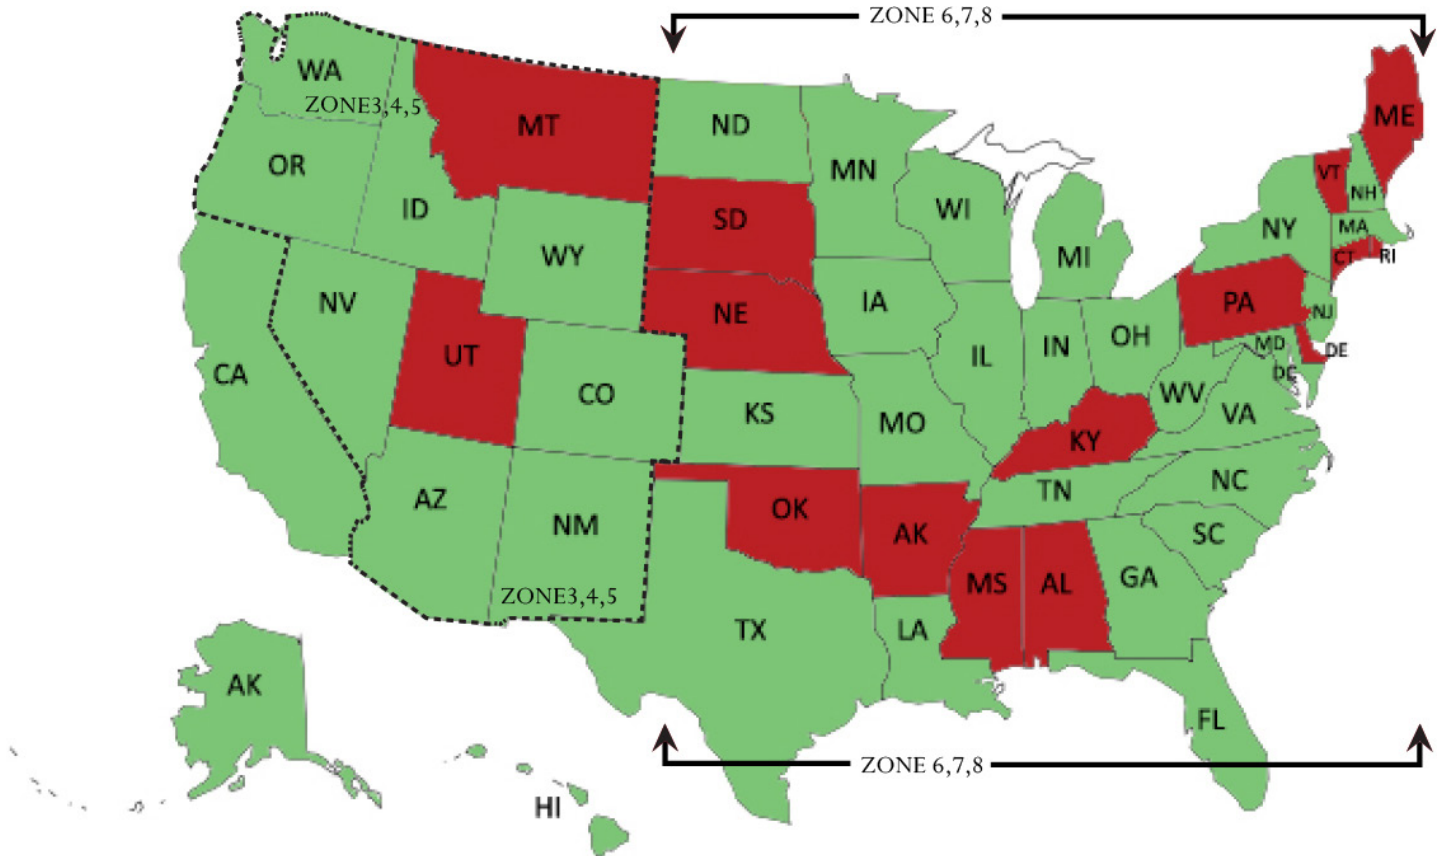

ADELAIDA

WINE CLUB SHIPPING RATES

Club members receive 20% off shipping fees & free shipping on 12 bottle purchases*

SHIPPING RATES FOR ADELAIDA CLUB MEMBERS BY STATE & ZONE

ZONE	ZONE 2	ZONE 3, 4, 5	ZONE 6, 7, 8	Zone 9
STATES	CA	AZ, CO, ID, NM, NV, OR, WA, WY	DC, DE, GA, FL, IA, IL, IN, KS, LA, MA, MI, MD, MN, MO, NC, ND, NH, NJ, NY, OH, SC, TX, TN, VA, WI, WV	AK & HI (<i>second day air only</i>)
1-2 btls	\$13.60	\$14.40	\$15.20	\$36.00
3 btls	\$16.00	\$16.80	\$17.60	\$44.00
4-6 btls	\$17.60	\$18.40	\$20.80	\$55.20
7-9 btls	\$20.80	\$22.40	\$26.40	\$71.20
10-11 btls	\$23.20	\$25.60	\$31.20	\$93.60
12 btls	\$0.00	\$0.00	\$0.00	\$60.00*

*Valid on orders in the Continental United States. AK and HI receive discounted shipping on cases. Not valid on Recess Red or cases specials.

ADELAIDA

SHIPPING RATES (non-member)

SHIPPING RATES FOR ADELAIDA GUESTS BY STATE & ZONE

ZONE	ZONE 2	ZONE 3, 4, 5	ZONE 6, 7, 8	Zone 9
STATES	CA	AZ, CO, ID, NM, NV, OR, WA, WY	DC, DE, GA, FL, IA, IL, IN, KS, LA, MA, MI, MD, MN, MO, NC, ND, NH, NJ, NY, OH, SC, TX, TN, VA, WI, WV	AK & HI (<i>second day air only</i>)
1-2 btls	\$17.00	\$18.00	\$19.00	\$45.00
3 btls	\$20.00	\$21.00	\$22.00	\$55.00
4-6 btls	\$22.00	\$23.00	\$26.00	\$69.00
7-9 btls	\$26.00	\$28.00	\$33.00	\$89.00
10-12 btls	\$29.00	\$32.00	\$39.00	\$117.00