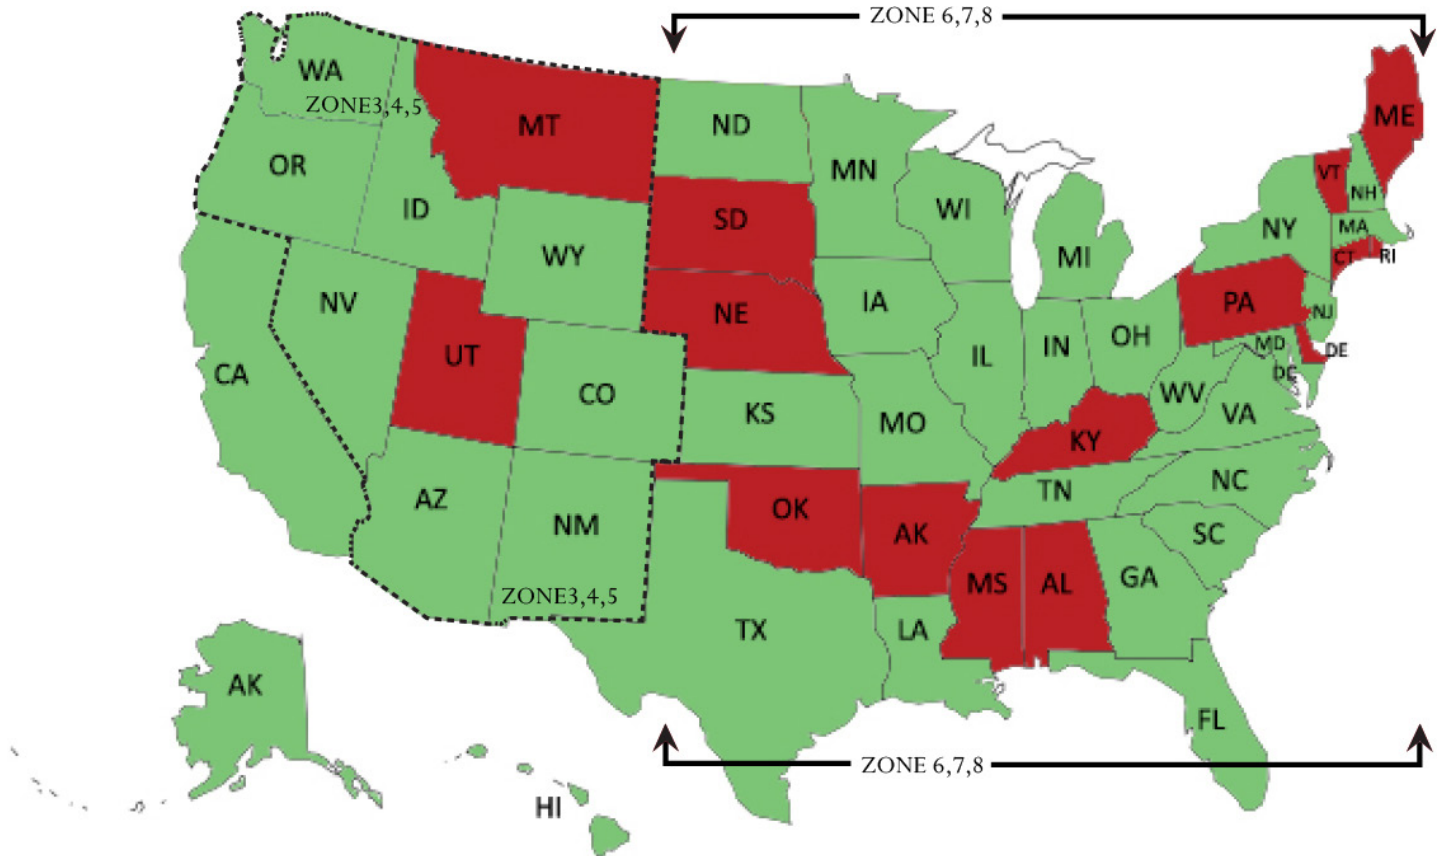

ADELAIDA

WINE CLUB SHIPPING RATES

Club members receive 20% off shipping fees & free shipping on 12 bottle purchases*

SHIPPING RATES FOR ADELAIDA CLUB MEMBERS BY STATE & ZONE

ZONE	ZONE 2	ZONE 3, 4, 5	ZONE 6, 7, 8	Zone 9
STATES	CA	AZ, CO, ID, NM, NV, OR, WA, WY	DC, DE, GA, FL, IA, IL, IN, KS, LA, MA, MI, MD, MN, MO, NC, ND, NH, NJ, NY, OH, SC, TX, TN, VA, WI, WV	AK & HI (<i>second day air only</i>)
1-2 btls	\$13.60	\$14.40	\$15.20	\$36.00
3 btls	\$16.00	\$16.80	\$17.60	\$44.00
4-6 btls	\$17.60	\$18.40	\$20.80	\$55.20
7-9 btls	\$20.80	\$22.40	\$26.40	\$71.20
10-11 btls	\$23.20	\$25.60	\$31.20	\$93.60
12 btls	\$0.00	\$0.00	\$0.00	\$60.00*

*Valid on orders in the Continental United States. AK and HI receive discounted shipping on cases. Not valid on Recess Red or cases specials.

ADELAIDA

SHIPPING RATES (non-member)

SHIPPING RATES FOR ADELAIDA GUESTS BY STATE & ZONE

ZONE	ZONE 2	ZONE 3, 4, 5	ZONE 6, 7, 8	Zone 9
STATES	CA	AZ, CO, ID, NM, NV, OR, WA, WY	DC, DE, GA, FL, IA, IL, IN, KS, LA, MA, MI, MD, MN, MO, NC, ND, NH, NJ, NY, OH, SC, TX, TN, VA, WI, WV	AK & HI (<i>second day air only</i>)
1-2 btls	\$17.00	\$18.00	\$19.00	\$45.00
3 btls	\$20.00	\$21.00	\$22.00	\$55.00
4-6 btls	\$22.00	\$23.00	\$26.00	\$69.00
7-9 btls	\$26.00	\$28.00	\$33.00	\$89.00
10-12 btls	\$29.00	\$32.00	\$39.00	\$117.00